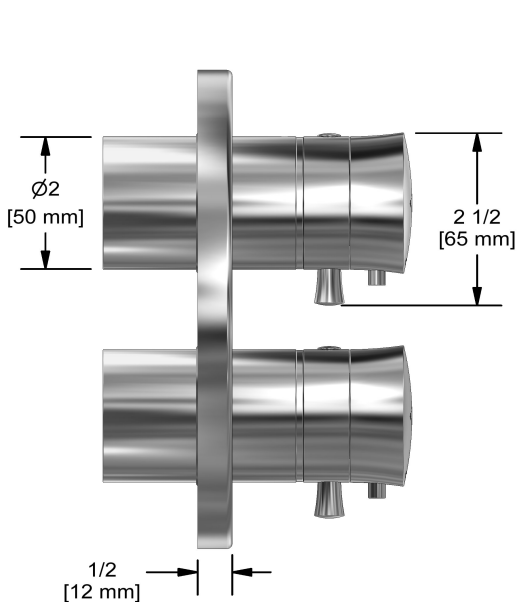

Sizes, models and finishes may differ from those presented.

Warranty

This **Riobel Inc.** product you have purchased carries a Limited Lifetime Warranty on the chrome, PVD finish, blacks and all working parts and is guaranteed from the initial purchase date against all manufacturing defects. All other finishes, including plastic components, are guaranteed for one year. All electric and/or electronic parts are covered by a 5-year limited warranty.

Customer Service

Ontario, West Canada : 888-287-5354 Quebec, Maritimes, United States : 866-473-8442

2020.08.12