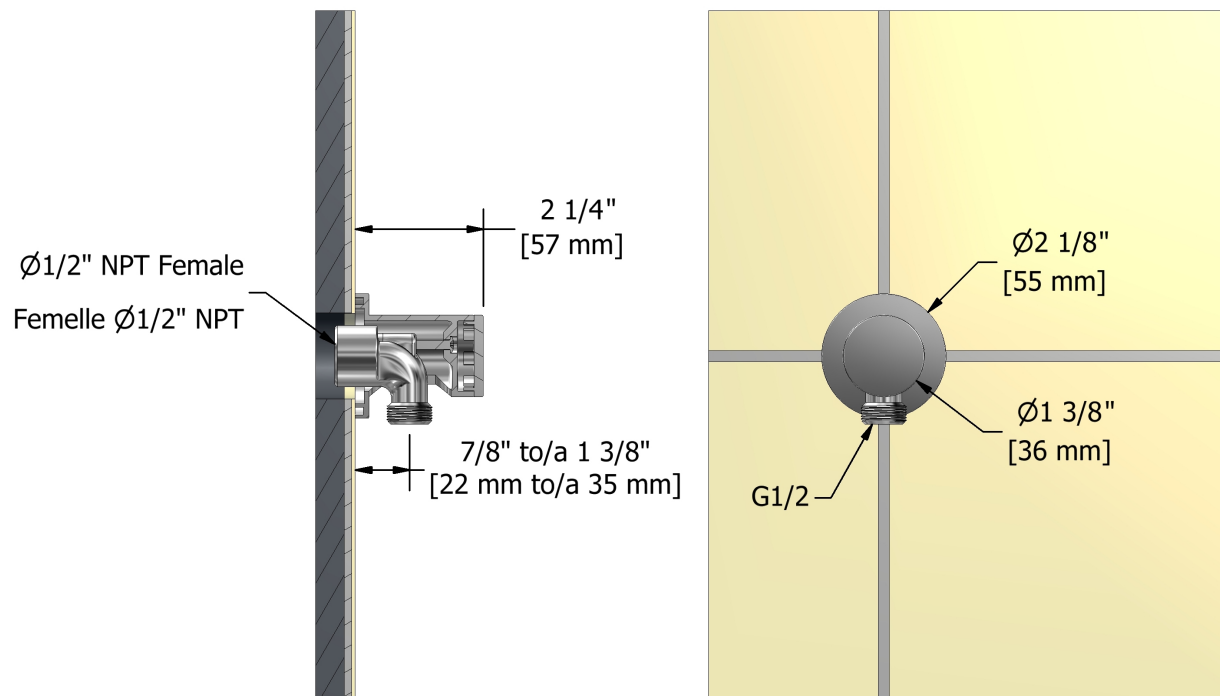

Sizes, models and finishes may differ from thoses presented.

Warranty

The Riobel inc. product carries a limited LIFETIME warranty on the finish Chrome, Gold (PVD), Brushed nickel (PVD), Night brushed (PVD), Polished nickel (PVD) and all working parts and is guaranteed from the initial date of purchase against all manufacturing defects. Other finished 1 year.

Customer Service

Ontario, West Canada : 888-287-5354 Quebec, Maritimes, United States : 866-473-8442

2014.05.08